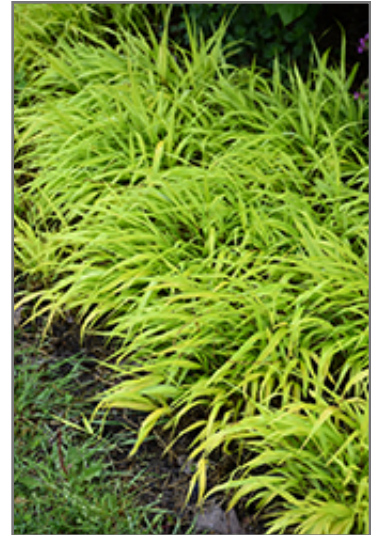

This plant should be grown in a location with partial shade or which is shaded from the hot afternoon sun. It requires an evenly moist well-drained soil for optimal growth, but will die in standing water. It is not particular as to soil type or pH. It is somewhat tolerant of urban pollution. This is a selected variety of a species not originally from North America.

All Gold Hakone Grass is a fine choice for the garden, but it is also a good selection for planting in outdoor pots and containers. It is often used as a 'filler' in the 'spiller-thriller-filler' container combination, providing a canvas of foliage against which the thriller plants stand out. Note that when growing plants in outdoor containers and baskets, they may require more frequent waterings than they would in the yard or garden. Be aware that in our climate, most plants cannot be expected to survive the winter if left in containers outdoors, and this plant is no exception. Contact our experts for more information on how to protect it over the winter months.

* This is a 'special order' plant - contact store for details

*All Gold Hakone Grass
Photo courtesy of NetPS Plant Finder*