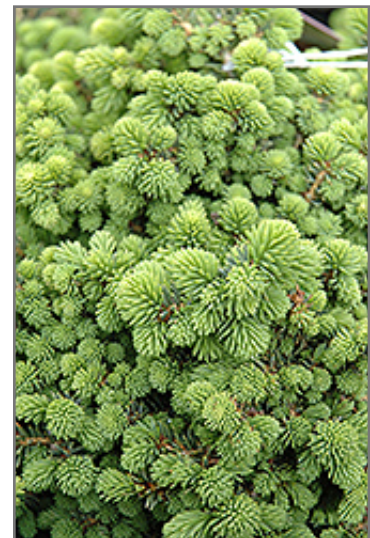

Little Gem Spruce foliage
Photo courtesy of NetPS Plant Finder